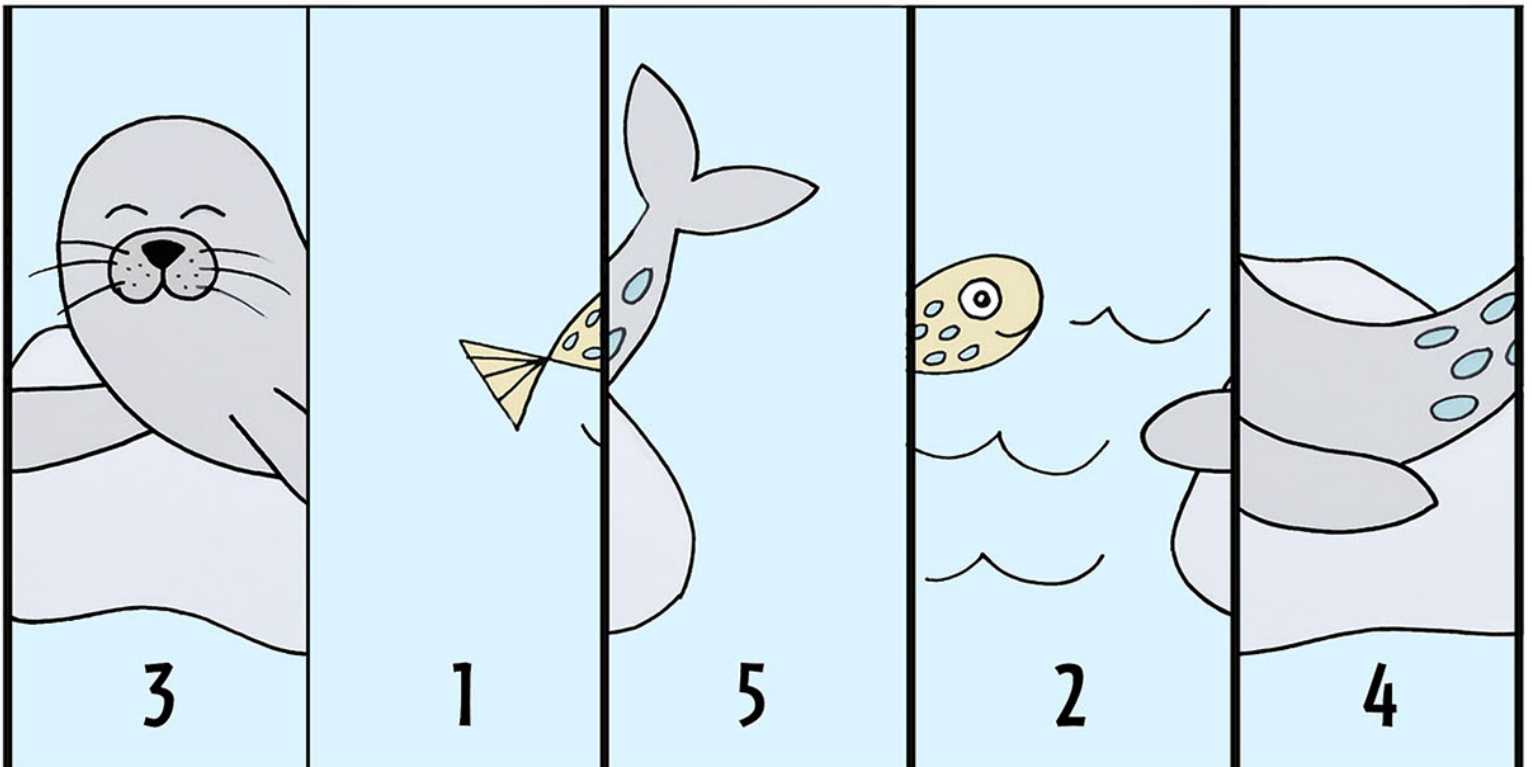

Name:

Date:

Animal Shadows!

Match each animal to its shadow.

Cut on the dotted line.

Name:

Date:

Circle and Square Penguins!

If you see a color it orange! 🍊

If you see a color it blue! 🌊

Name:

Date:

I See A Walrus!

1	2	3	4	5

Cut out the pieces below. Use a glue stick to match each piece to its same number.

I see a

Polar Bear!

I see a Winter Fox!