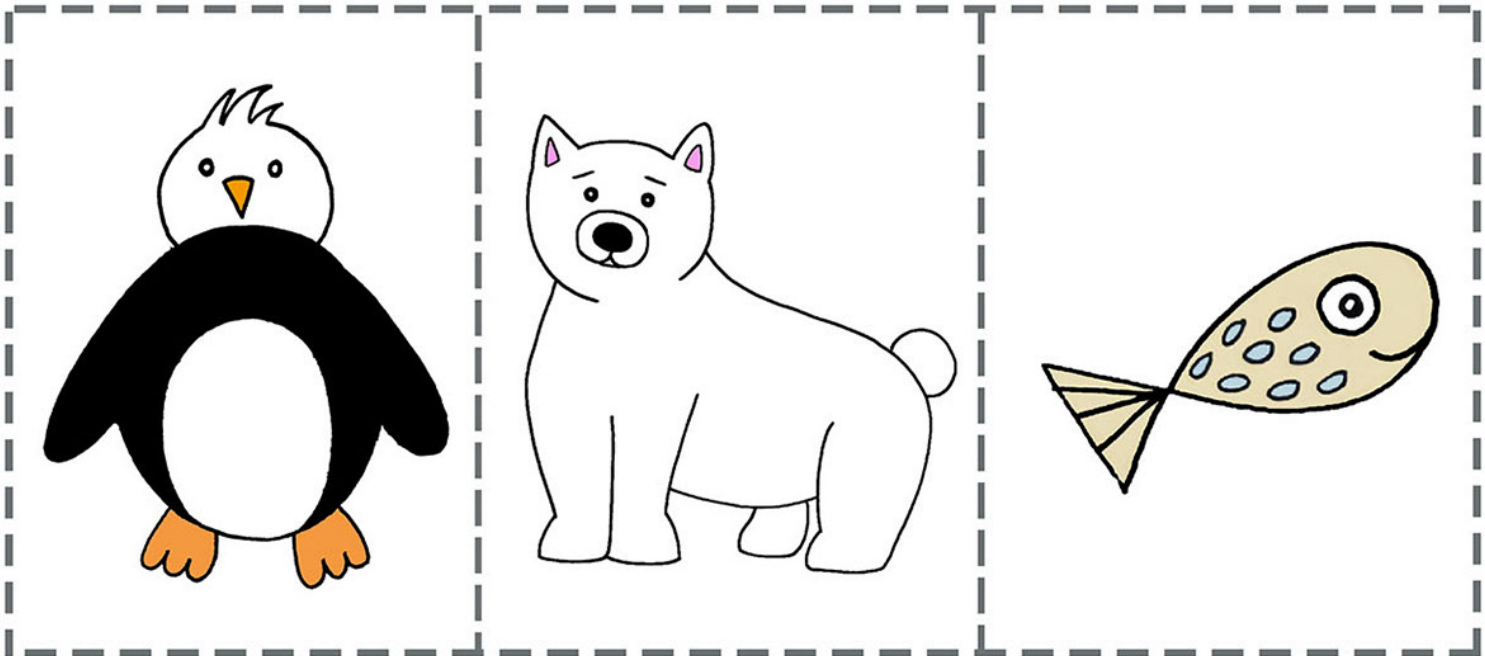

Name:

Date:

Animal Shadows!

Match each animal to its shadow.

Cut on the dotted line.

Name:

Date:

Circle and Square Penguins!

If you see a color it orange! 🍊

If you see a color it blue! 🌊

Name:

Date:

I See A Walrus!

1	2	3	4	5

Cut out the pieces below. Use a glue stick to match each piece to its same number.

I see a

Polar Bear!

I see a Winter Fox!